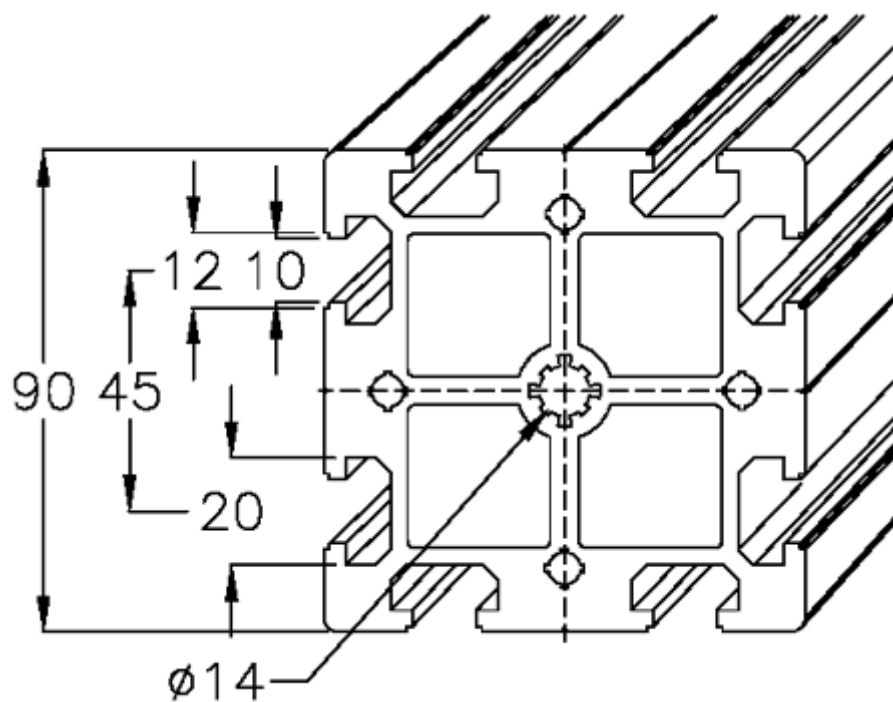

Data Sheet

Article number: 05803290905600

Description: Hepco MCS Profile 90x90
0-132-9090 length 5600mm

Measures

Length mm = 5600

Weight (kg) = 52.08